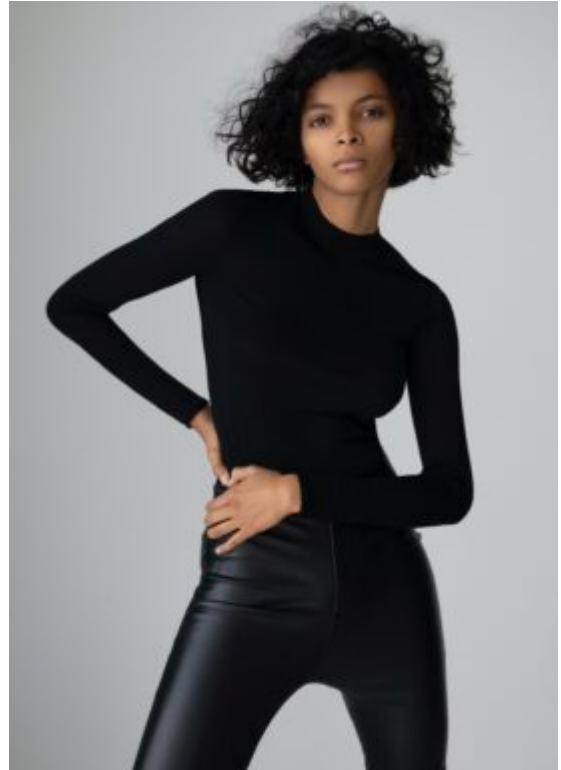

TRUE MODELS

Dhay Baez

175 | 78.5 / 58.5 / 88.5 / 40 | Black / Brown

TRUE MODELS

Dhay Baez

175 | 78.5 / 58.5 / 88.5 / 40 | Black / Brown

TRUE MODELS

Dhay Baez

175 | 78.5 / 58.5 / 88.5 / 40 | Black / Brown

TRUE MODELS

Dhay Baez

175 | 78.5 / 58.5 / 88.5 / 40 | Black / Brown

TRUE MODELS

Dhay Baez

175 | 78.5 / 58.5 / 88.5 / 40 | Black / Brown

TRUE MODELS

Dhay Baez

175 | 78.5 / 58.5 / 88.5 / 40 | Black / Brown

TRUE MODELS

Dhay Baez

175 | 78.5 / 58.5 / 88.5 / 40 | Black / Brown

TRUE MODELS

Dhay Baez

175 | 78.5 / 58.5 / 88.5 / 40 | Black / Brown

TRUE MODELS

Dhay Baez

175 | 78.5 / 58.5 / 88.5 / 40 | Black / Brown

TRUE MODELS